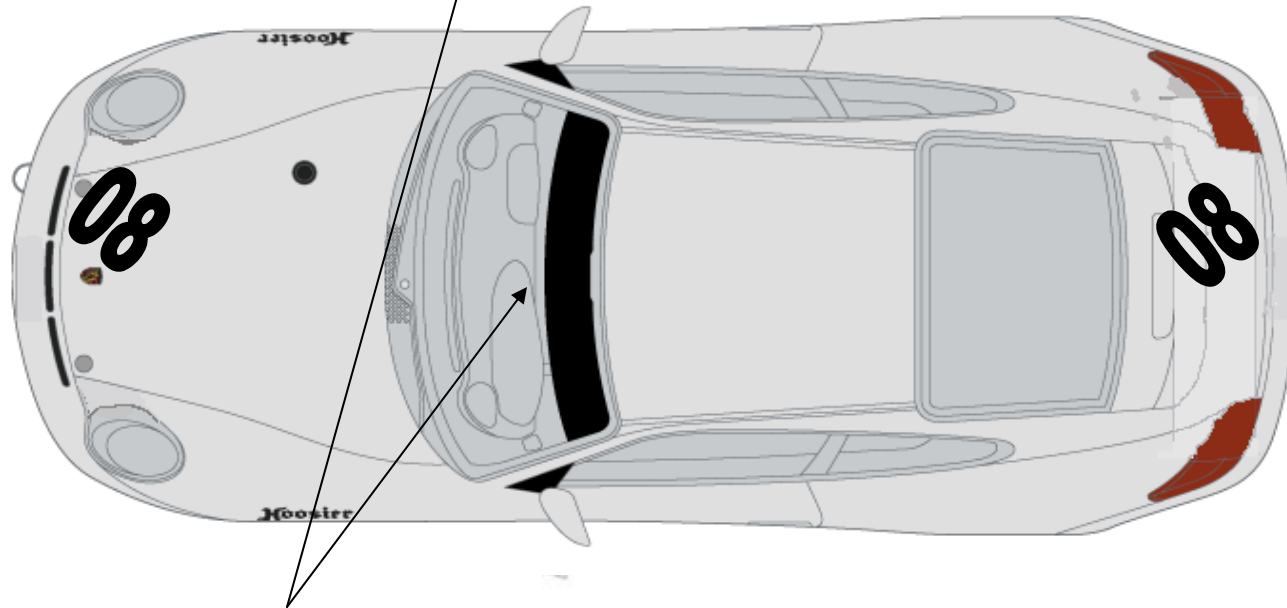

KONI ST & GS Decal Diagram

MESCO For Rookie Drivers
Award participants Only

Numbers must be 12" high with 2" stroke
and in accordance with rule #14-1.2.

Wind Shield Banner

Custom color KONI windshield banners are permitted.
Banner must maintain black back ground and official KONI Challenge logo.
Only the top color stripe can be modified.