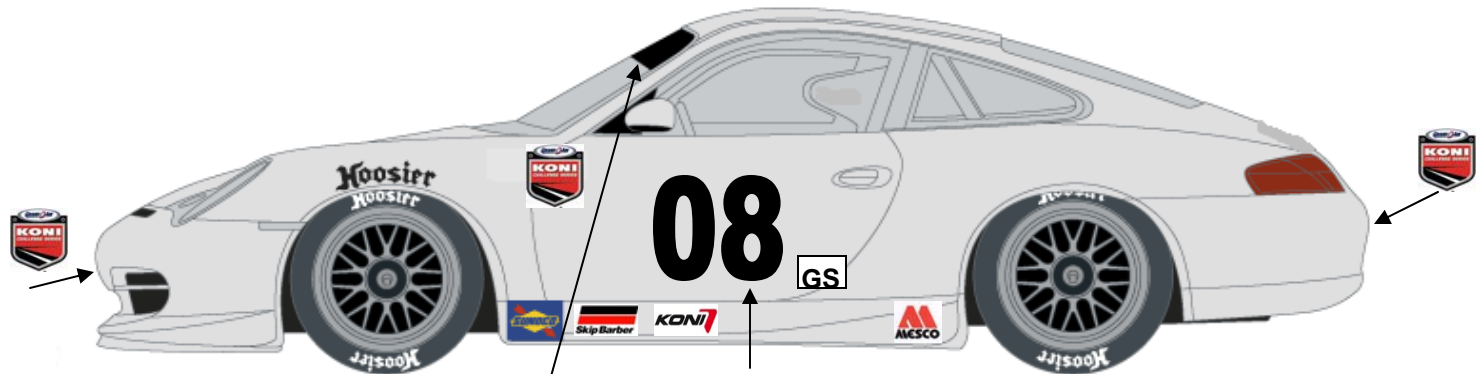

KONI ST & GS Decal Diagram

MESCO For Rookie Drivers
Award participants Only

Numbers must be 12" high with 2" stroke
and in accordance with rule #14-1.2.

Wind Shield Banner

Custom color KONI windshield banners are permitted.
Banner must maintain black back ground and official KONI Challenge logo.
Only the top color stripe can be modified.